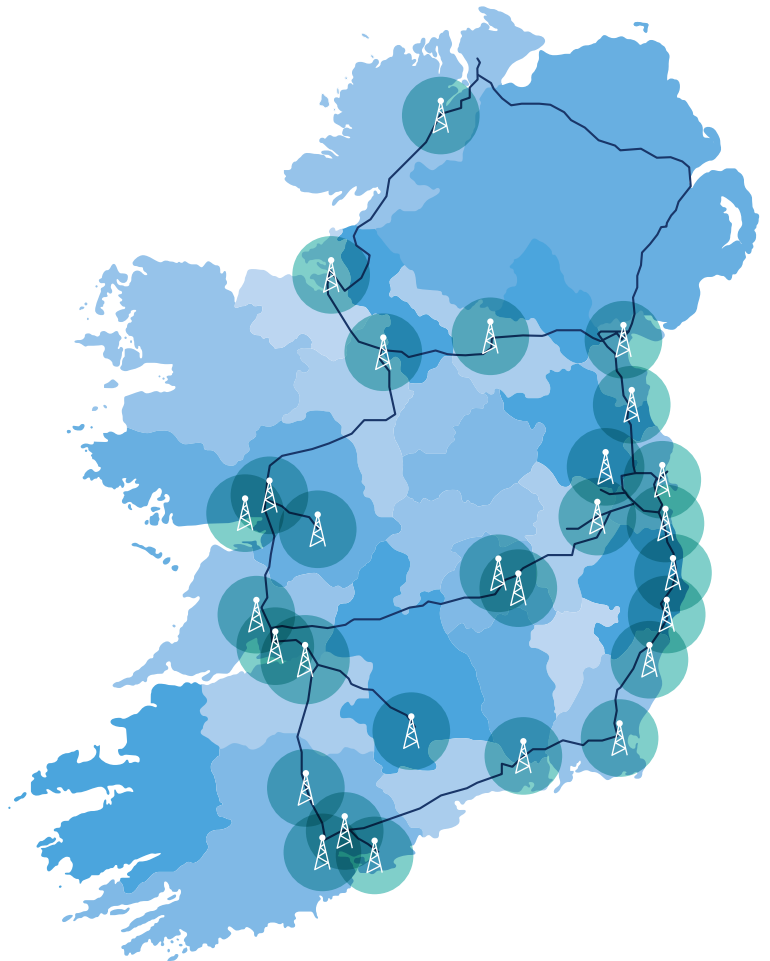

Energy for generations

LICENCED MICROWAVE RADIO

ARE YOU LOOKING FOR HIGH SPEED CONNECTIVITY WITH END TO END PERFORMANCE IN MIND ?

At ESB Telecoms Ltd, we own and manage 400+ towers nationwide, we also operate an extensive fibre network.

We have combined these two infrastructures to offer an exciting new Microwave Radio Product providing significant national coverage.

This wireless radio product connects with ESBT's core fibre network at multiple sites around Ireland delivering high capacity and cost efficient solutions.

- OVER 400 TOWERS
- AN EXTENSIVE FIBRE NETWORK

FIBRE ENABLED
ESB TELECOMS
LTD. TOWERS

LINE OF SIGHT
TO CUSTOMER
BUILDING

NEUTRAL
DATACENTRE

WHAT WILL YOU GET?

All wireless solutions are **individually designed** to meet your requirements and each radio link operates over a **Comreg approved licenced frequency** dedicated to you.

- ✓ Scalable bandwidth (up to 300mb available)
- ✓ Quick Deployment
- ✓ Dedicated Account Manager
- ✓ Premium SLA available
- ✓ Full end to end secure and reliable solution
- ✓ Line of Sight (LOS) survey
- ✓ Full wireless network design
- ✓ Radio licence application
- ✓ Professional installation
- ✓ Supply, commissioning and customer acceptance testing