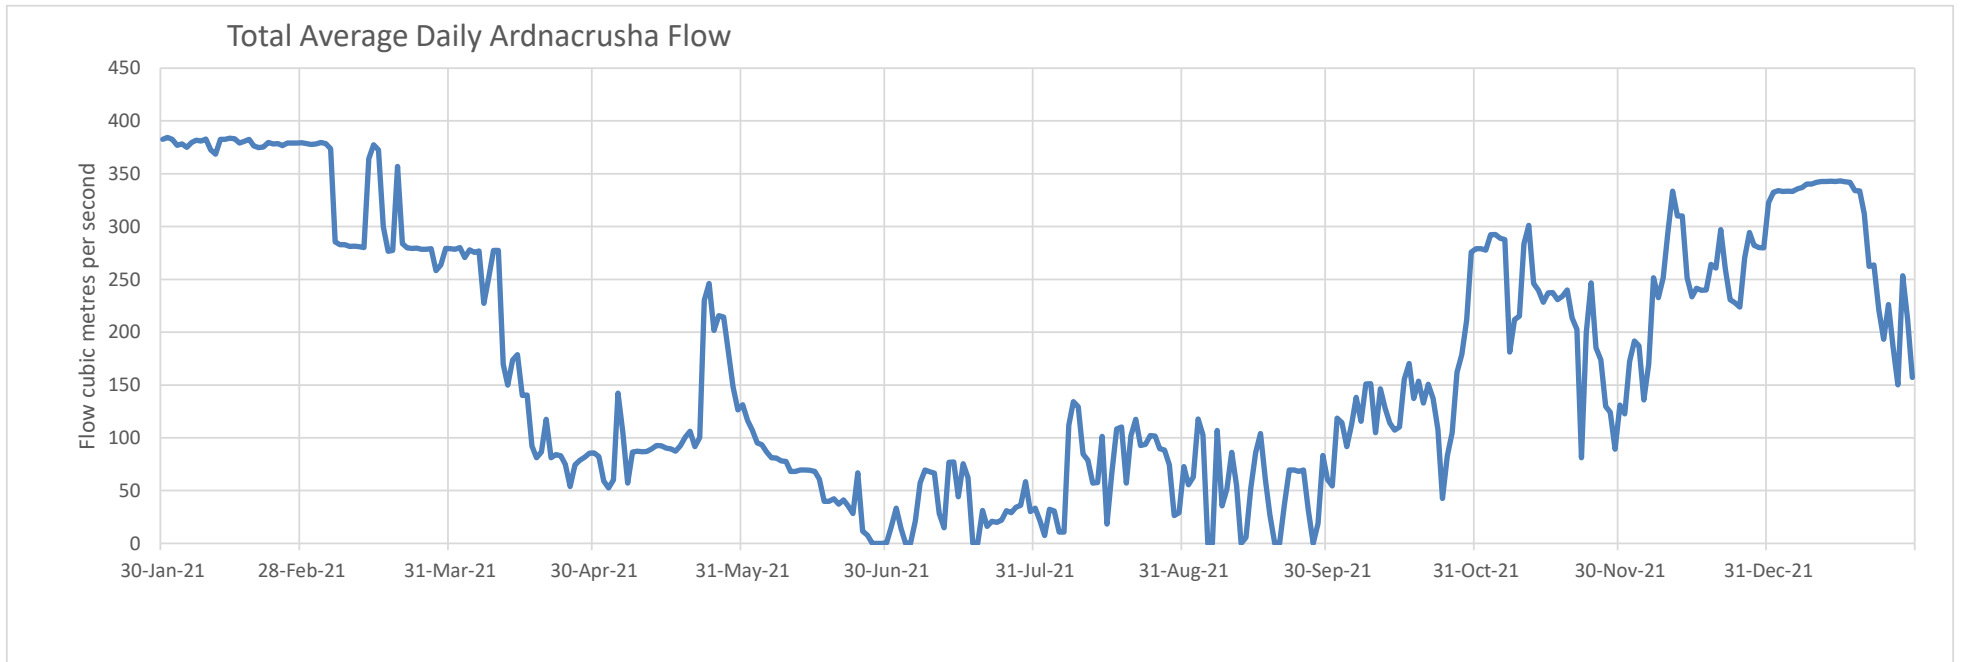

Current Total Average Daily Ardnacrusha Flow

30-Jan-22 09:00:00	157	cubic metres per second
--------------------	-----	-------------------------

Please note the following:

1. Note that ESB does not guarantee the accuracy of any data provided. It is the user's responsibility to independently verify and quality control any of the data used and ensure that it is fit for purpose/use. ESB does not accept responsibility for the use of any data made available, read or interpreted or used in any way by the user, or passed to a third party, and do not accept liability for any damage or loss howsoever arising out of the use or interpretation of this data.