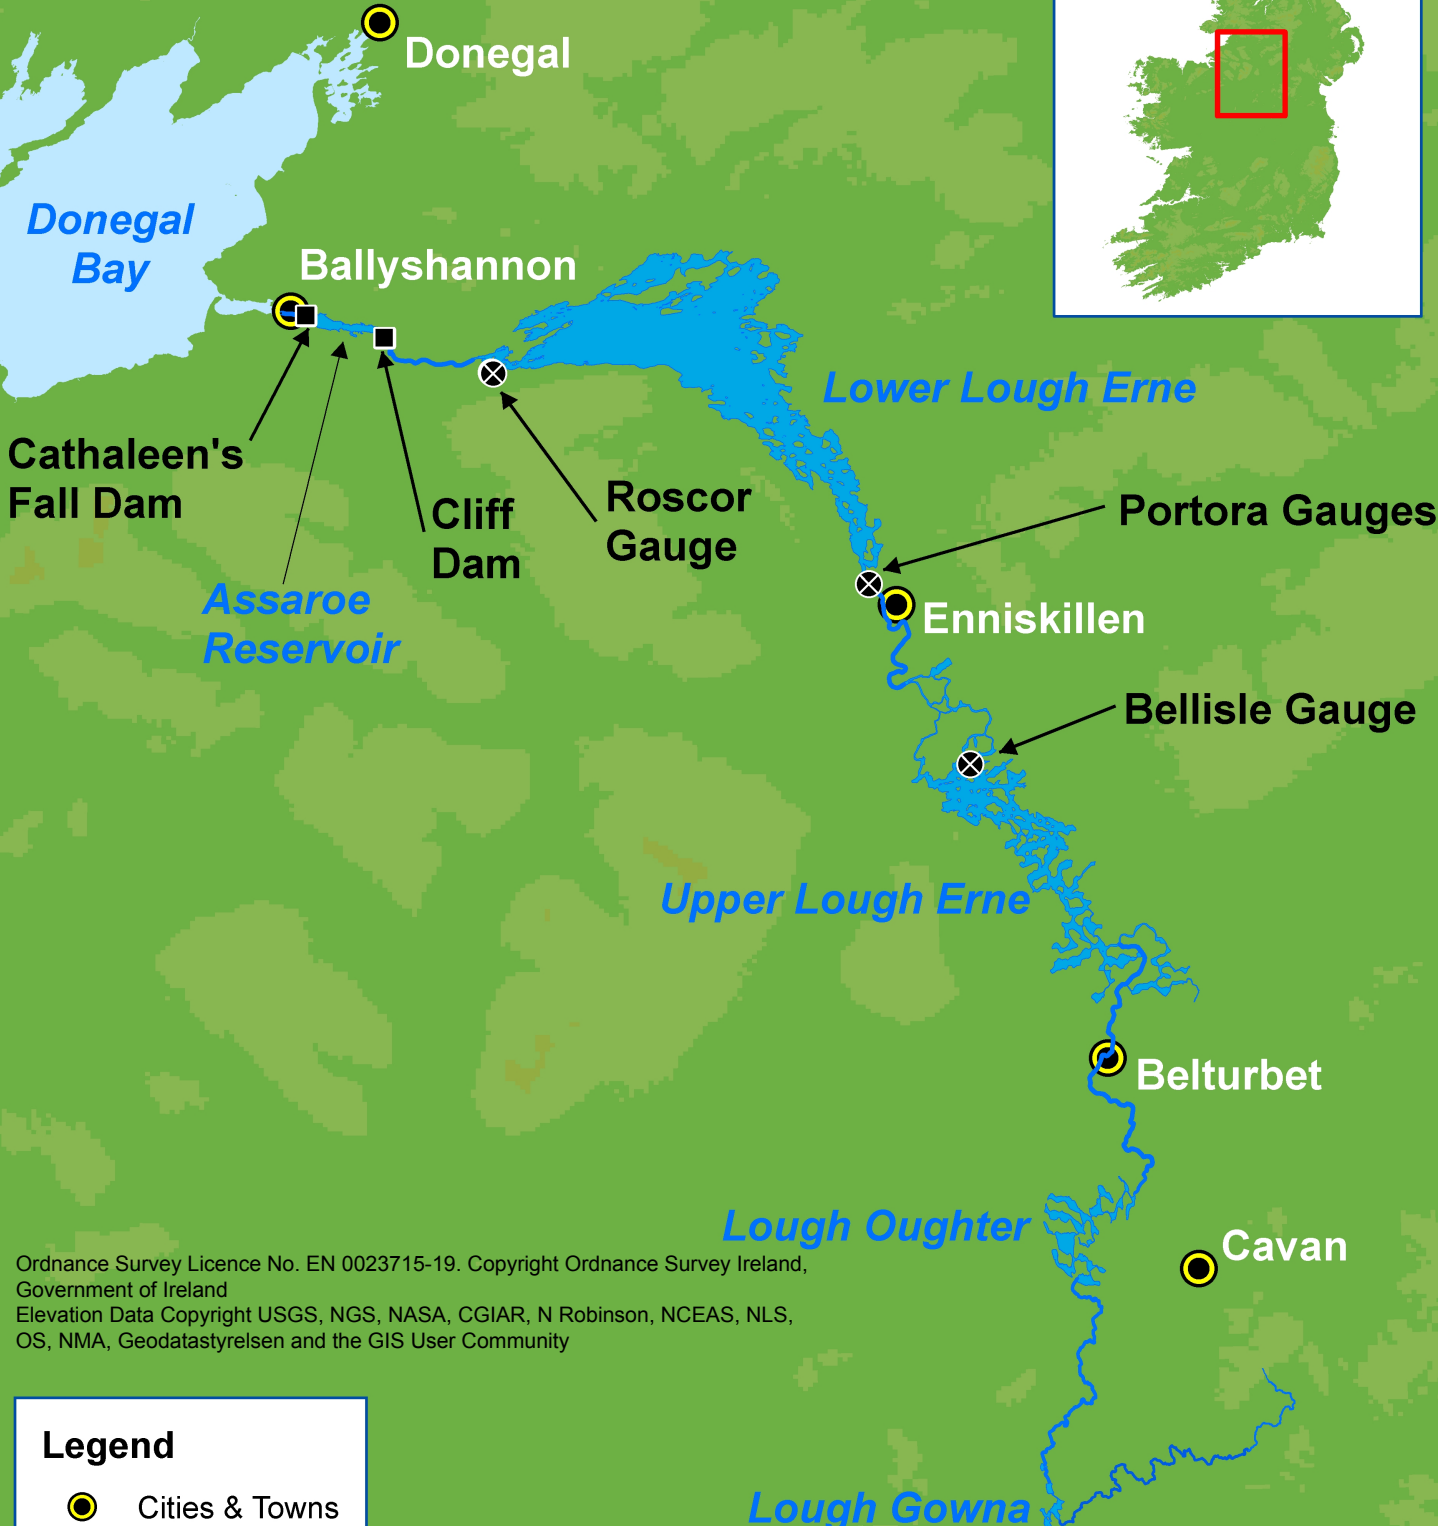

River Erne

Ordnance Survey Licence No. EN 0023715-19. Copyright Ordnance Survey Ireland, Government of Ireland
Elevation Data Copyright USGS, NGS, NASA, CGIAR, N Robinson, NCEAS, NLS, OS, NMA, Geodatastyrelsen and the GIS User Community

Legend

- Cities & Towns
- Dam
- Gauge
- Lake
- River